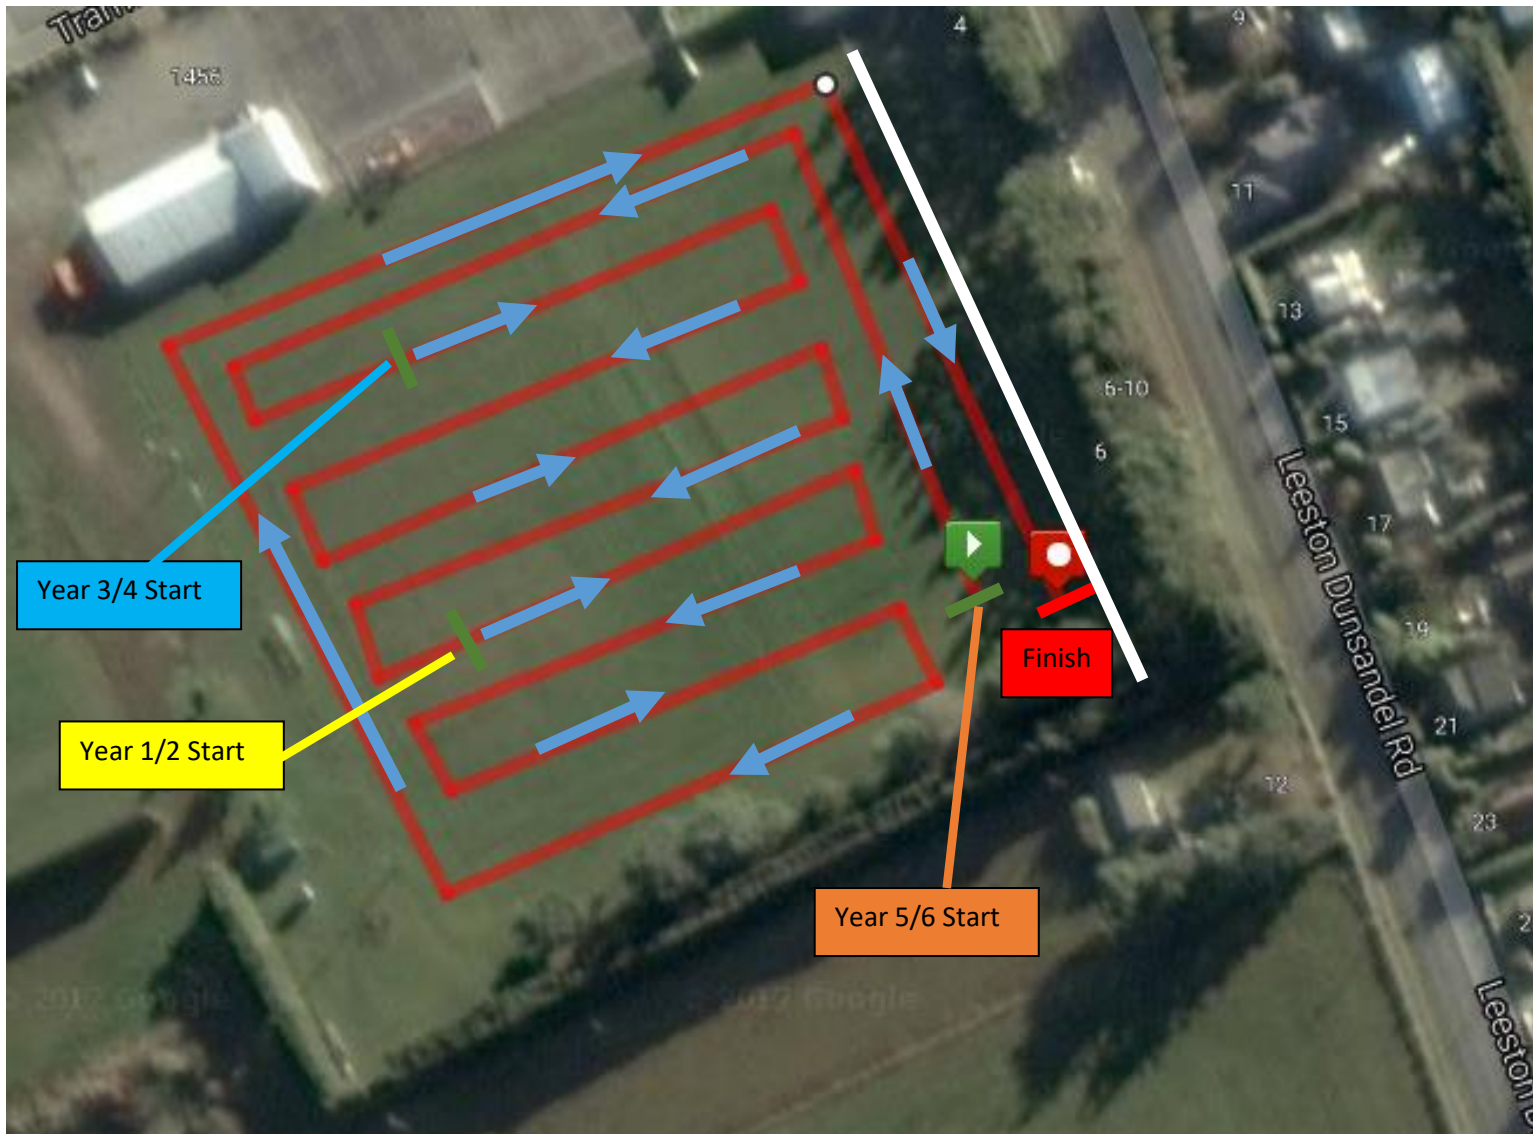

Dunsandel School Cross Country Course 2017

2017 Cross Country

100pm Welcome
Order of Races
Starting at 105pm
Year 6 Boys and Girls
Year 5 Boys and Girls
Year 4 Boys and Girls
Year 3 Boys and Girls
Year 2 Boys and Girls
Year 1 Boys and Girls
Pre-schoolers race to follow at the conclusion of the School races

Children need suitable footwear for racing

Buses will leave from the Domain at 300pm for those children travelling home on the bus

All bus and end of day messages need to be with Felicity by 1230pm – messages are not being cleared after this time as all staff will be at the Domain.

We have endeavoured to make the course spectator friendly and make best use of the Domain as we can with the building of the Community Centre