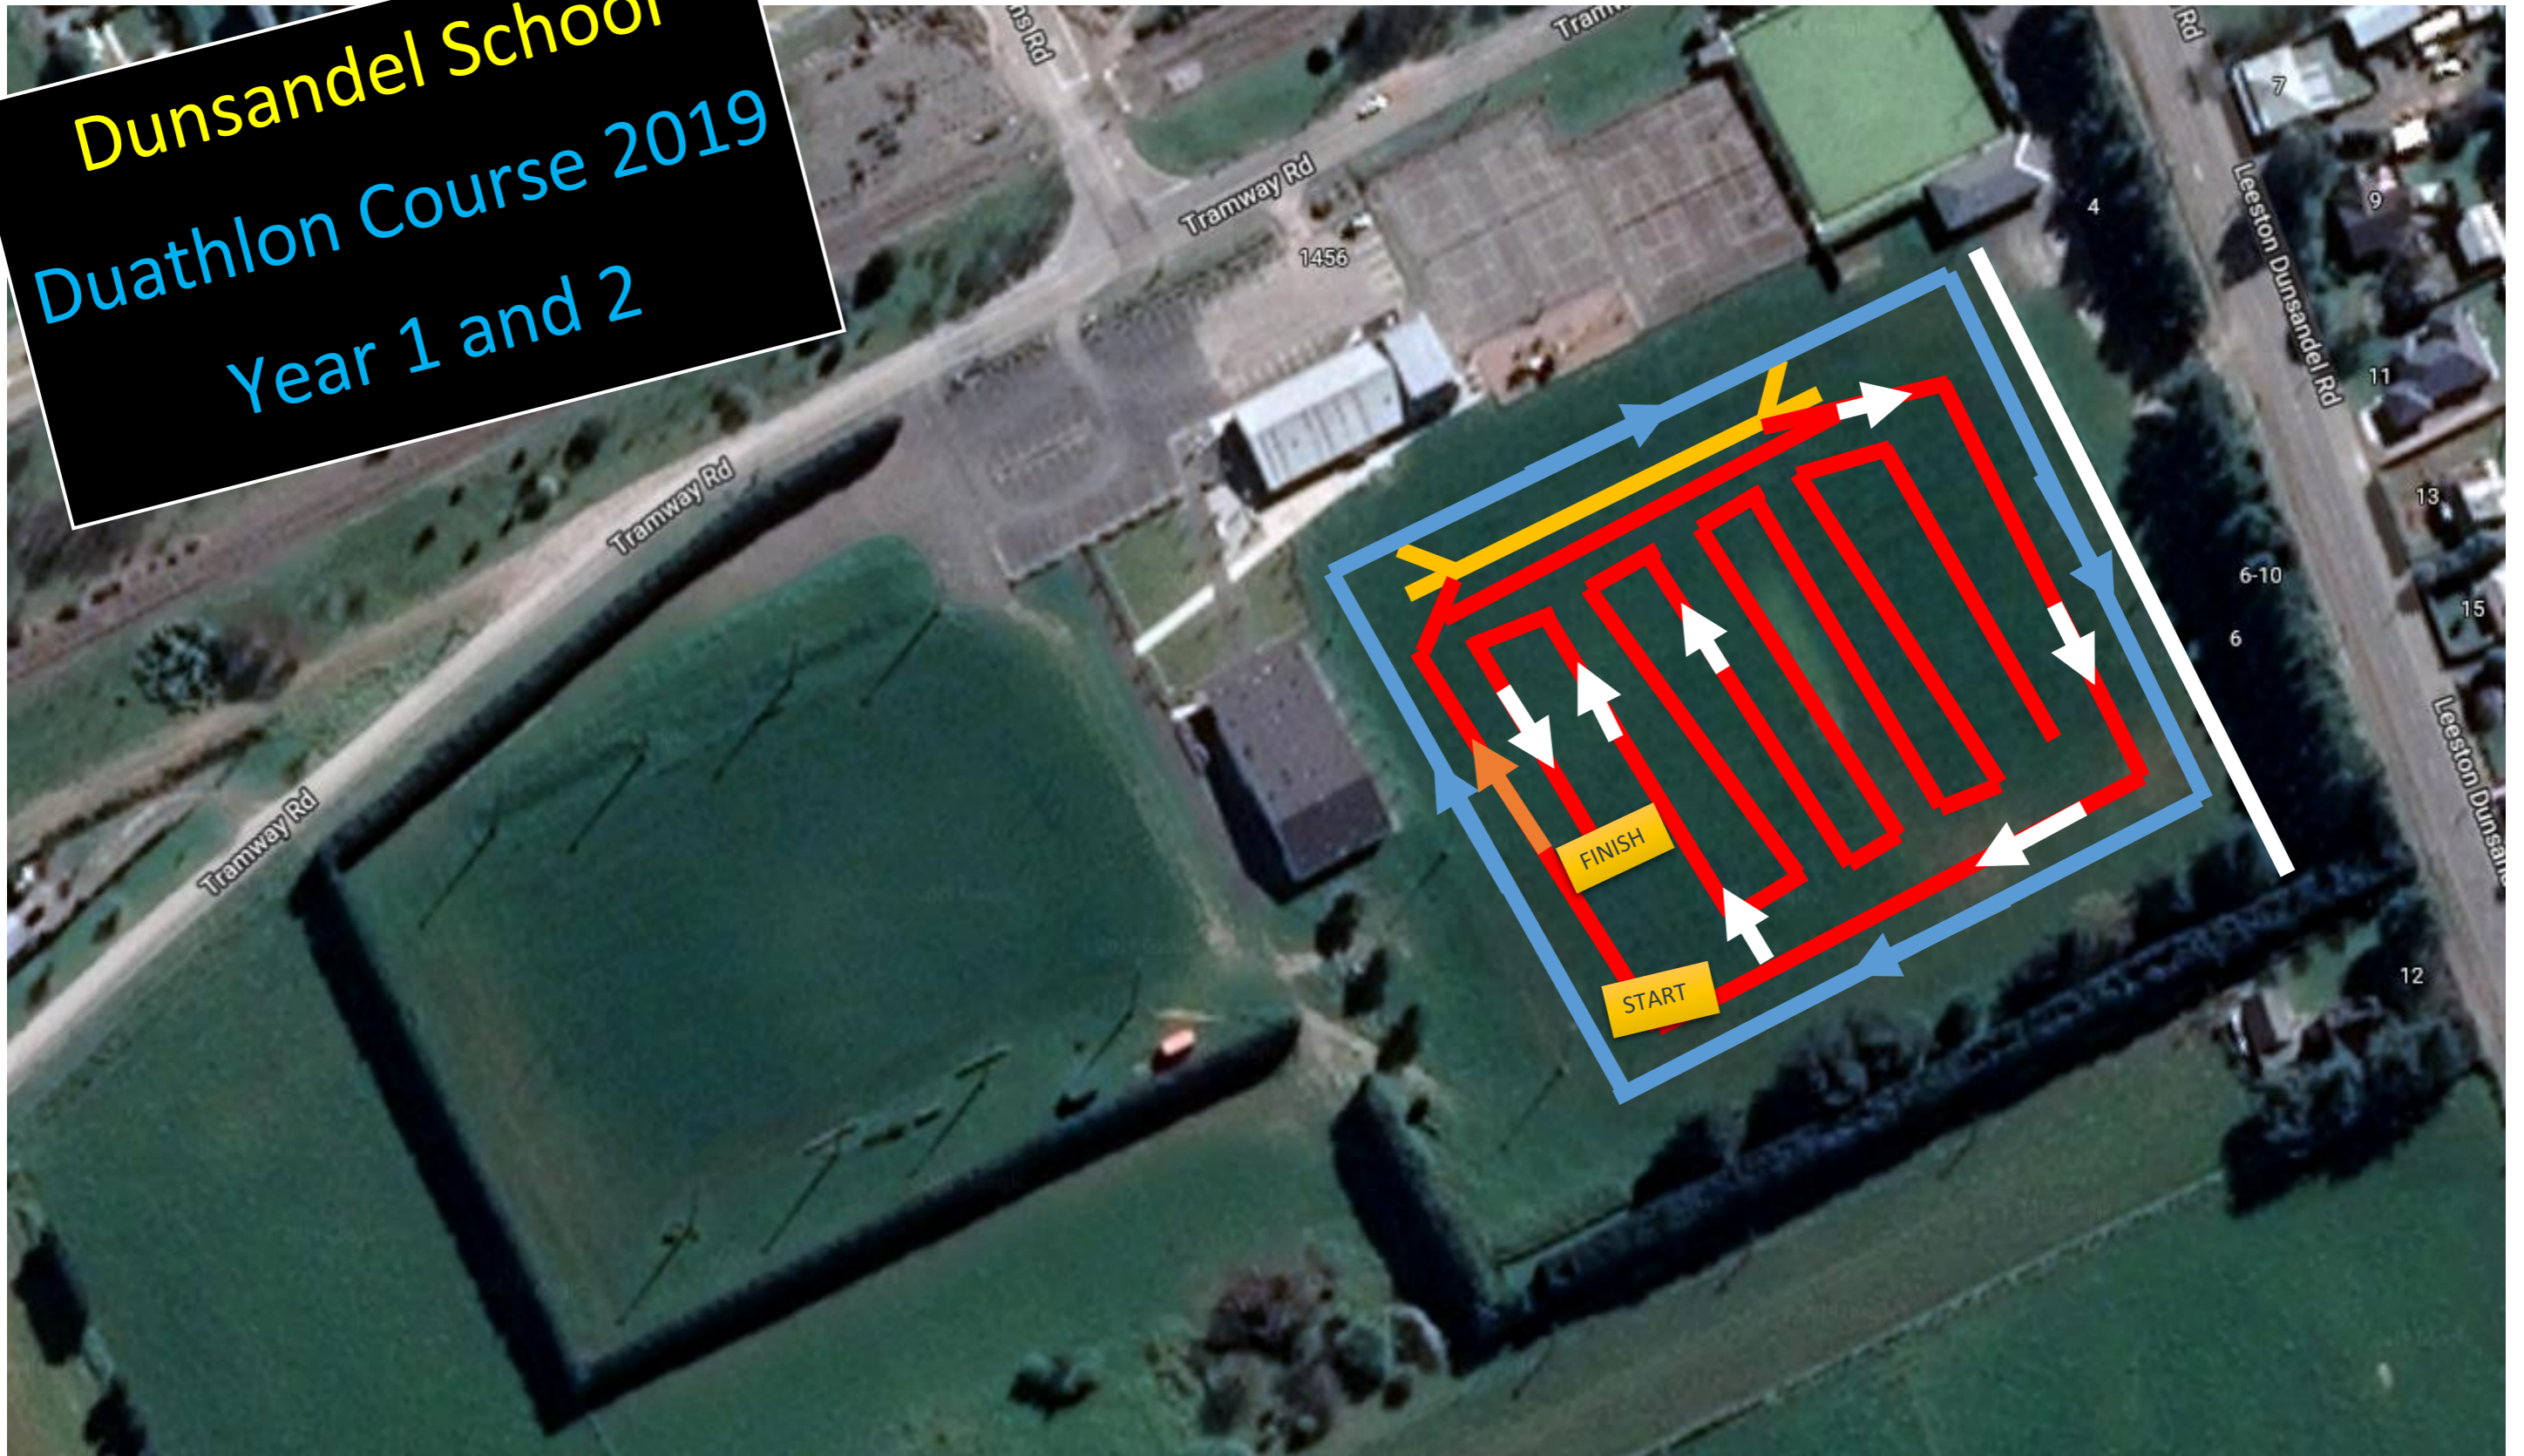

Dunsandel School
Duathlon Course 2019
Year 1 and 2

Year 1/2 Duathlon Course
 RUN 0.5 lap – Outside; Red track with Orange Arrow
 BIKE 1 lap of Bike track – Blue track with Blue Arrow
 RUN Zig Zag Track – Red Track with White Arrow
 Yellow Transition Area

Children need suitable footwear for racing
 Buses will leave from the Domain at 300pm for those children travelling home on the bus
 All bus and end of day messages need to be with Felicity by 1230pm – messages are not being cleared after this time as all staff will be at the Domain.